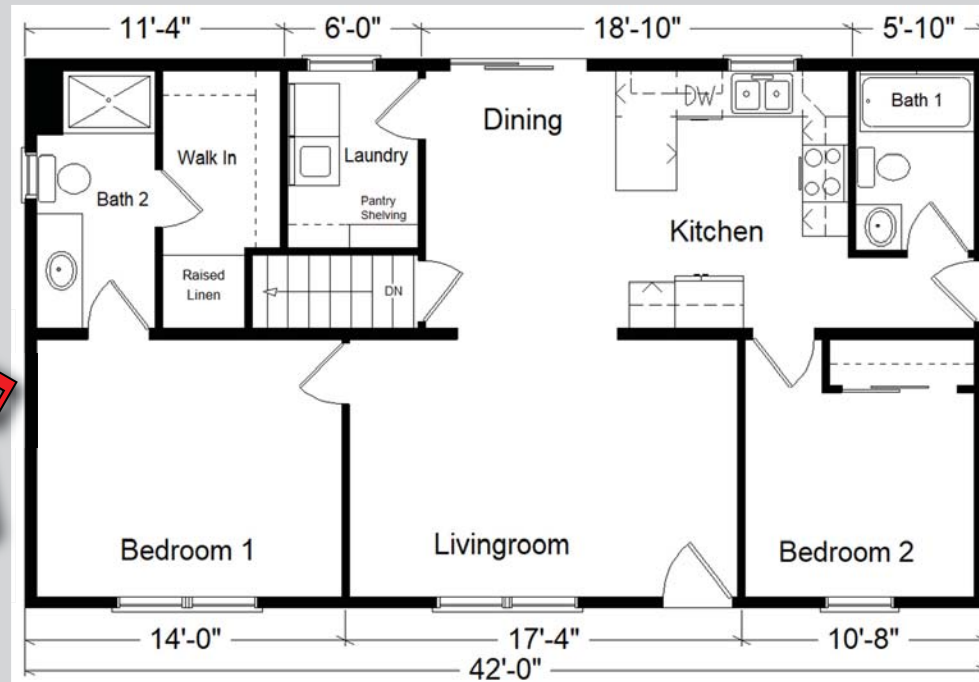

Design Homes, Inc.
Prairie du Chien, WI 53821

Financing Available!

MN #BC146710

Specifications Subject To Change Without Notice

Popular options include:

Forced-air heating & a/c, Vaulted Ceilings, Appliances, Bump-out rooms, Bow windows, Patio doors, Extra bathrooms, Main-floor laundry & more.

www.DesignHomes.com ~ 800-627-9443