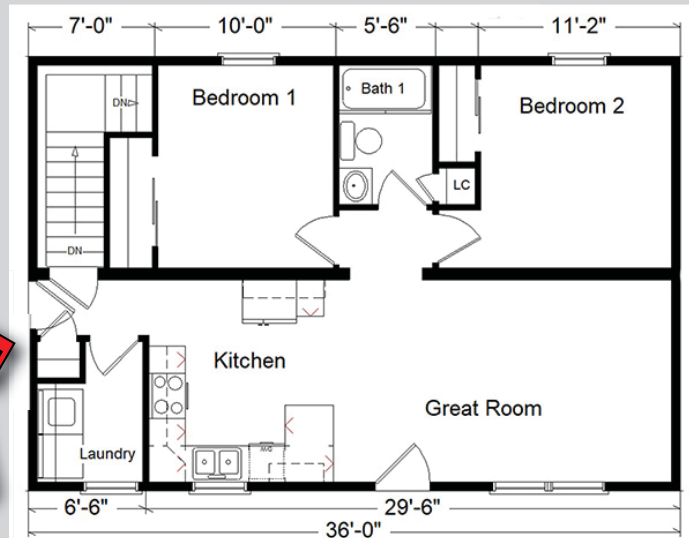

Design Homes, Inc.

Prairie du Chien, WI 53821

800-627-9443
www.DesignHomes.com

Open Every Day & Weekends!