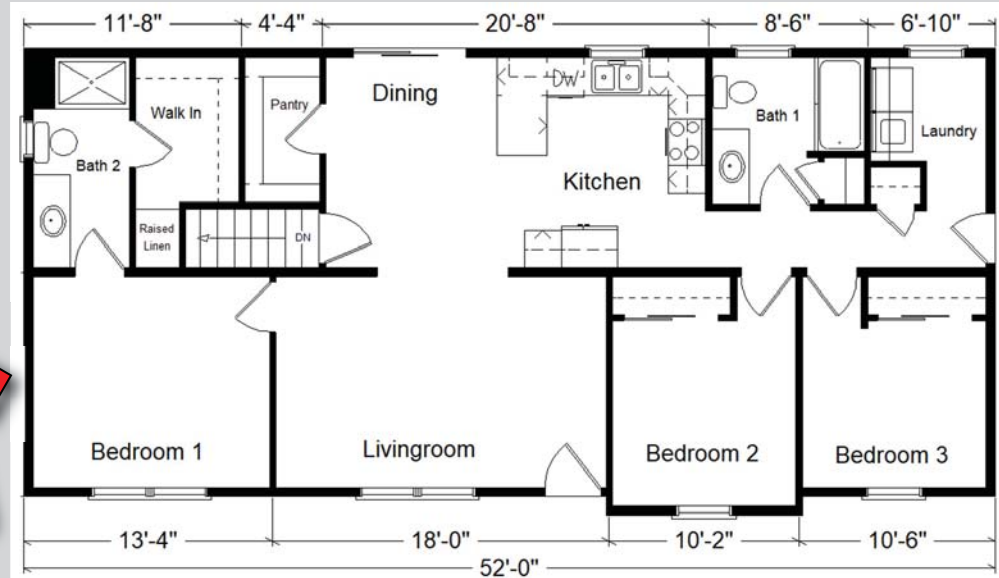

...About Options...

Many of the options available in our "Standard" line of homes are also available in our new Classic Series. Need more space? You can simply bump-out a room. Upgrade your cabinets to cherry, birch or maple. Add a patio door or a bow window. Choose an optional forced-air furnace or electric heat.

Boots & registers are included.
Heating system is optional.
Nominal 4/12 Roof Pitch